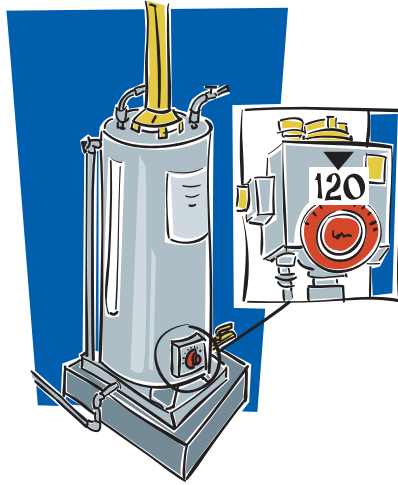

KEEP CHILDREN SAFE FROM BURNS

Keep hot beverages
out of children's reach

Set water heater to
120 degrees or lower

Child-proof all
electrical outlets

Keep children out of the midday sun
and off hot surfaces

Keep hot appliances
off limits