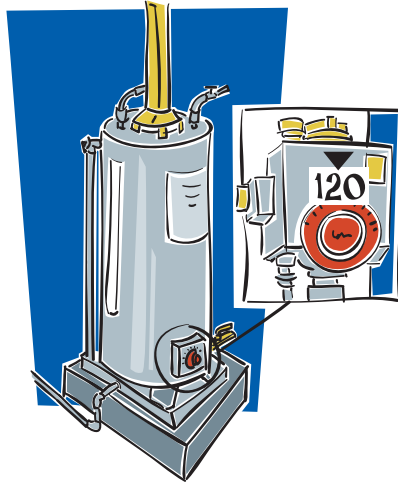

KEEP CHILDREN SAFE FROM BURNS

Keep hot beverages
out of children's reach

Set water heater to
120 degrees or lower

Child-proof all
electrical outlets

Keep children out of the midday sun
and off hot surfaces

Keep hot appliances
off limits